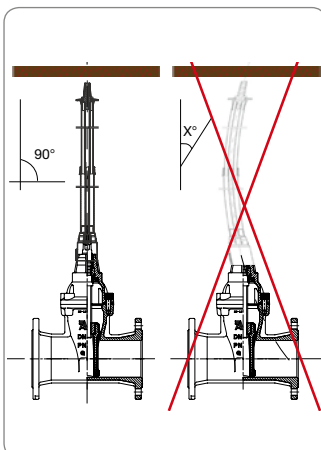

WASTEWATER

#22 04-02-30
#32 04-03-30
#15 04-04-30